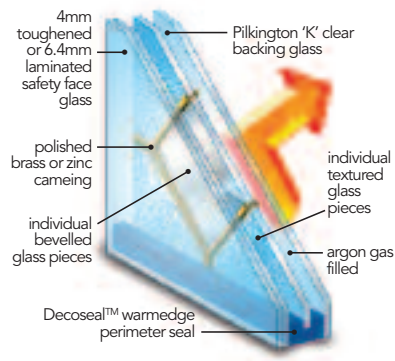

All of the Glass featured in this promotion is available only while stocks last

- Please contact us for further details

Security & Door Furniture

- CE Compliant
- Pass 23/24 Tested
- All Glass EN1279 Compliant
- EN14351-1 Compliant
- Secure by Design Approved Locking System
- Fab & Fix Security Handle
- Fab & Fix Nu-Mail Letterplate

Triple Glazed Glass for added Performance

Our triple glazed Clarity, Diamond Cut, Elegance, Flair, Prairie, Royale and Simplicity designs combine great aesthetics with high performance, offering improved sound and thermal insulating qualities.

Choice of Standard Door Colours

All the door styles are available in the following woodgrain colours.

Choice of Bespoke Door Colours

Our new colourbonding service is now available for both door slabs and frames.