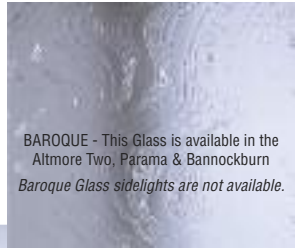

*- Please contact us for further details*

BAROQUE - This Glass is available in the Altmore Two, Parama & Bannockburn  
*Baroque Glass sidelights are not available.*

CHINCHILLA - This Glass is available in the Altmore Two, Parama & Bannockburn  
*Chinchilla Glass sidelights are not available.*